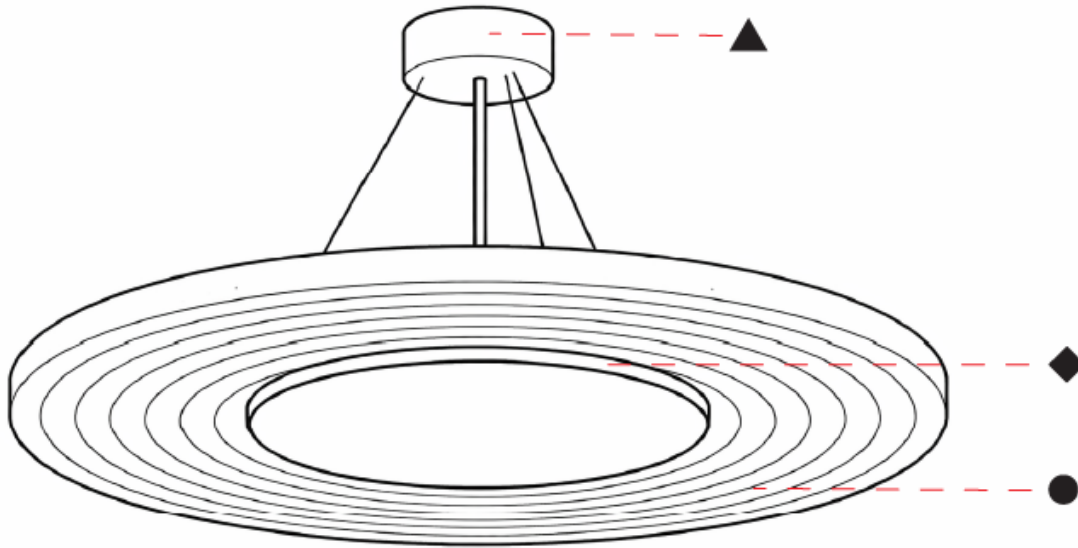

A3001152-

PROJECT	_____
TYPE	_____
SPECIFIER	_____
QUANTITY	_____
DATE	_____

A