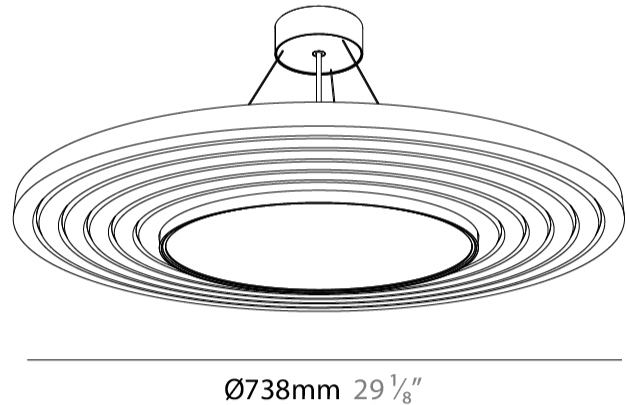

PHYSICAL

Shape: Disc
Diameter (mm): 738
Diameter (in): 29 1/8
Height (mm): 82
Height (in): 3 1/4
Max. Overall Height (mm): 2082
Max. Overall Height (in): 81 15/16
Weight (kg): 4

Diffuser: [Clear / Microprism / Clear Microprism](#)
Fixture Finish: [SSR / BKV / CWI / CRY / HAB / UFT / ITA / RUA / FTG / MYG / LOD / PUS / FRO / FUP / KIA / POP / BLS / SPG / MEY / GOH / CHC / COM / ABZ / JAG / OBR / MOS / ROR](#)
Holder Finish: [SSR / BKV / CWI / CRY / HAB / LAG / UFT / ITA / RUA / RUR / MIC / FTG / MYG / TWT / LOD / PUS / FRO / FUP / KIA / POP / BLS / SPG / MEY / GOH / GUM / CHC / COM / ABZ / JAG](#)
Acoustic Finish: [SFW / CYW / SEE / SYN / MTS / PMB / TTN / CYB / STO / DPE / BES / SHB / ARE / ANE / VRD / CRF](#)
Fixture Material: [Acoustic / Aluminum / PMMA](#)
Primary Material: [Acoustic](#)
Cable Details: [2000mm/78 3/4" or 6000mm/236 1/4" Cable, - Transparent](#)

ELECTRICAL

Lamp Type: LED
Input Wattage (W): 33.8
Total Output Wattage (W): 30.9
Dimming: [Non-dimming / DALI Dimming / MATTER Dimming](#)
Driver Included: Yes
Driver Location: Integrated
Driver Type: [Constant Current - Universal](#)
Driver Class: [Class 2](#)
Input Voltage (V): 120
Constant Current (MA): [350mA and 700mA](#)
Upon Request: [0-10V Dimming / Phase Dimming](#)

LED

Color Temperature (°K): [2700 / 3000 / 3500 / 4000](#)
Max. Delivered Lumen (lm): [Max 5170](#)
Nominal Lumen (lm): [Max 5971](#)
CRI: [>90 CRI](#)
Lamp Life (hrs): [50000](#)

OPTICAL

RATINGS AND CERTIFICATIONS

Certified By: [Certified for North American Standards](#)
IP rating: [IP20](#)