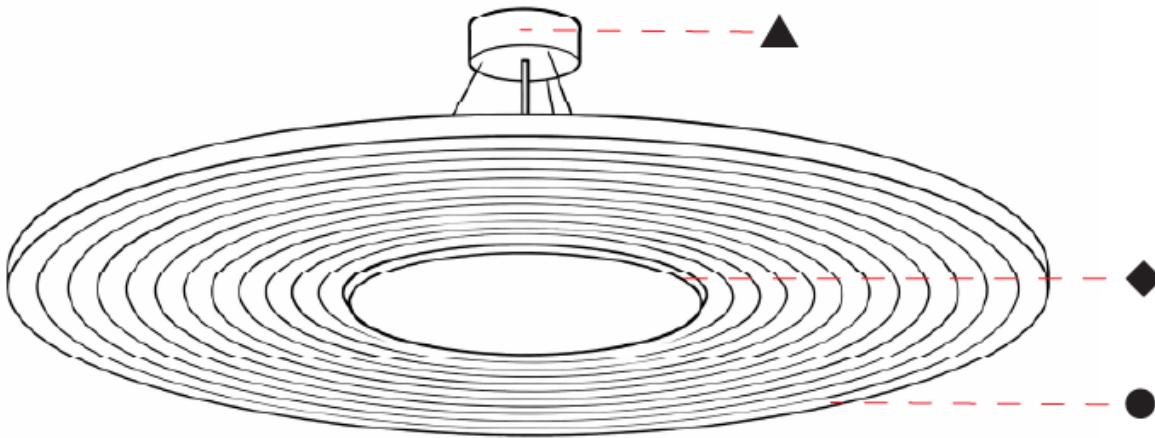

A3001154-

PROJECT	_____
TYPE	_____
SPECIFIER	_____
QUANTITY	_____
DATE	_____

A